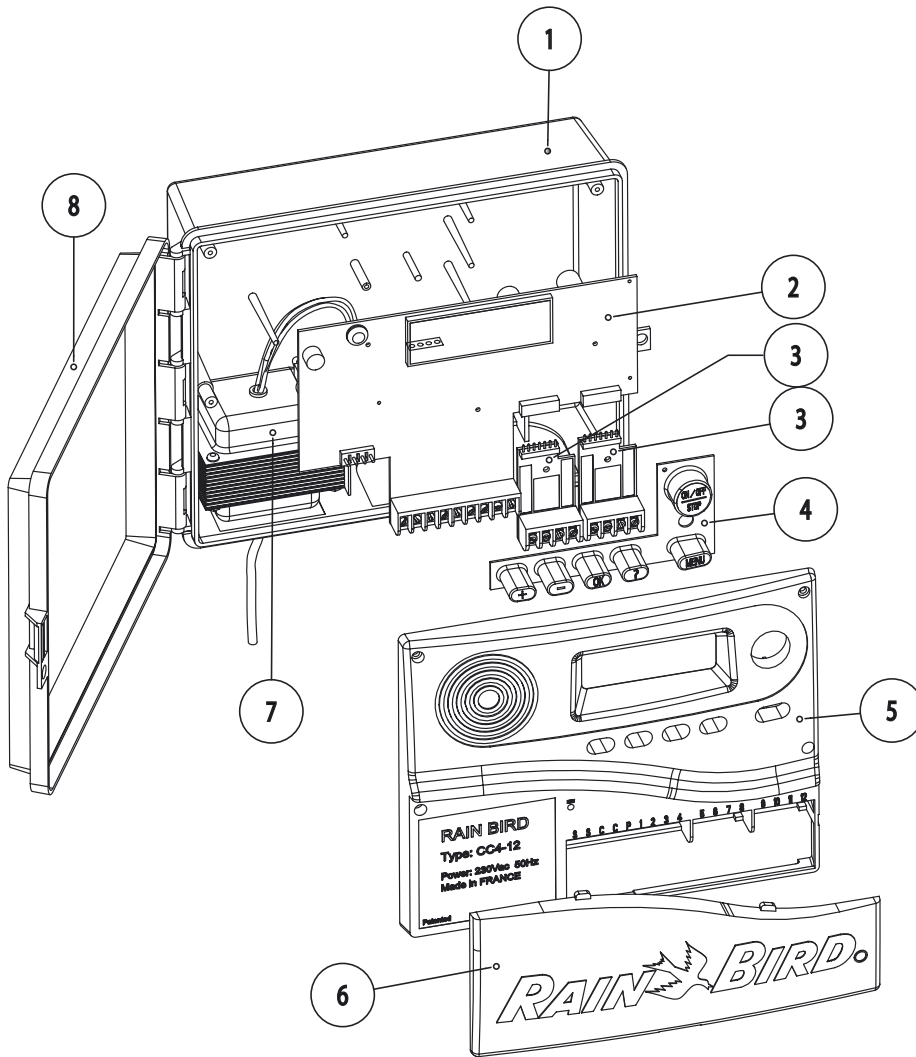

**CONTROL SYSTEMS
ELECTRONIC CONTROLLER
CC MANAGER
CC4-12 / CCM-4**

Ref. No. : 843E

Date : 02/2003

Page : 1 of 1

CC4-12

**CCM-4
Extension Module**

Ref.	Part Description	Part Numbers
1	Plastic Cabinet (Item 7 not included)	71-P01032
2	PWB Assembly	71-P51179
*3	One 4-Station Extension Module	JCC350
4	Keypad	71-P51180
5	Front Panel	71-P51169
6	Cover only	71-P51170
7	Transformer 50Hz	71-P01037
8	Door	71-P01038