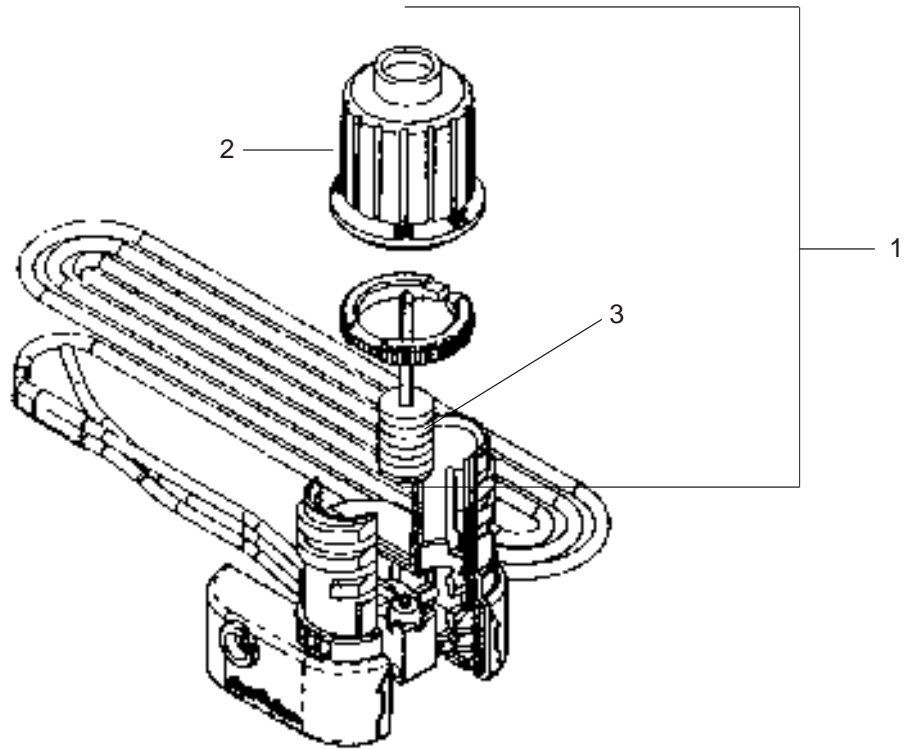

## RAIN SENSOR

**RSD-BEx**

Ref. No. : 798

Date : 02/2003

Page : 1 of 1

Ref.	Part Description	Qty	Part Numbers
<b>RSD-BEx</b>		1	A61200
1	RAIN SENSOR CAP ASSEMBLY	1	172370
2	Cap Assembly	1	—
3	Disk & Shaft	1	—